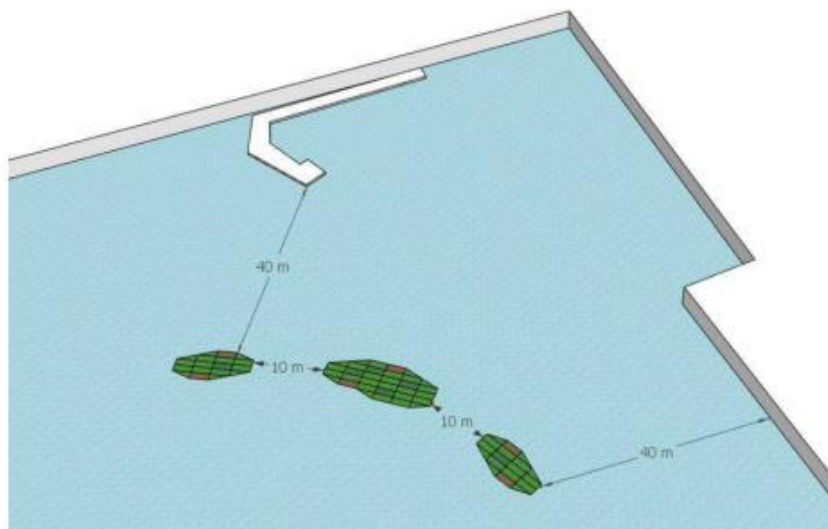

**NOTICE TO MARINERS No 30/23
RIVER CLYDE – GLASGOW
PRINCES DOCK – INSTALLATION OF FLOATING GARDEN**

Chart 2007 Plan D

Mariners are advised that Glasgow Science Centre are installing a floating garden structure in the NE corner of Princes Dock basin. The structure will comprise 3 floating structures which will be joined together and secured to the quay wall. The installation will be completed from a small RIB and is scheduled to start from Monday 6th March for approximately 5 days.

Mariners are requested to navigate with caution in this area.

Estuary Radio may be contacted on VHF Ch 12 or 0151-949 6651.